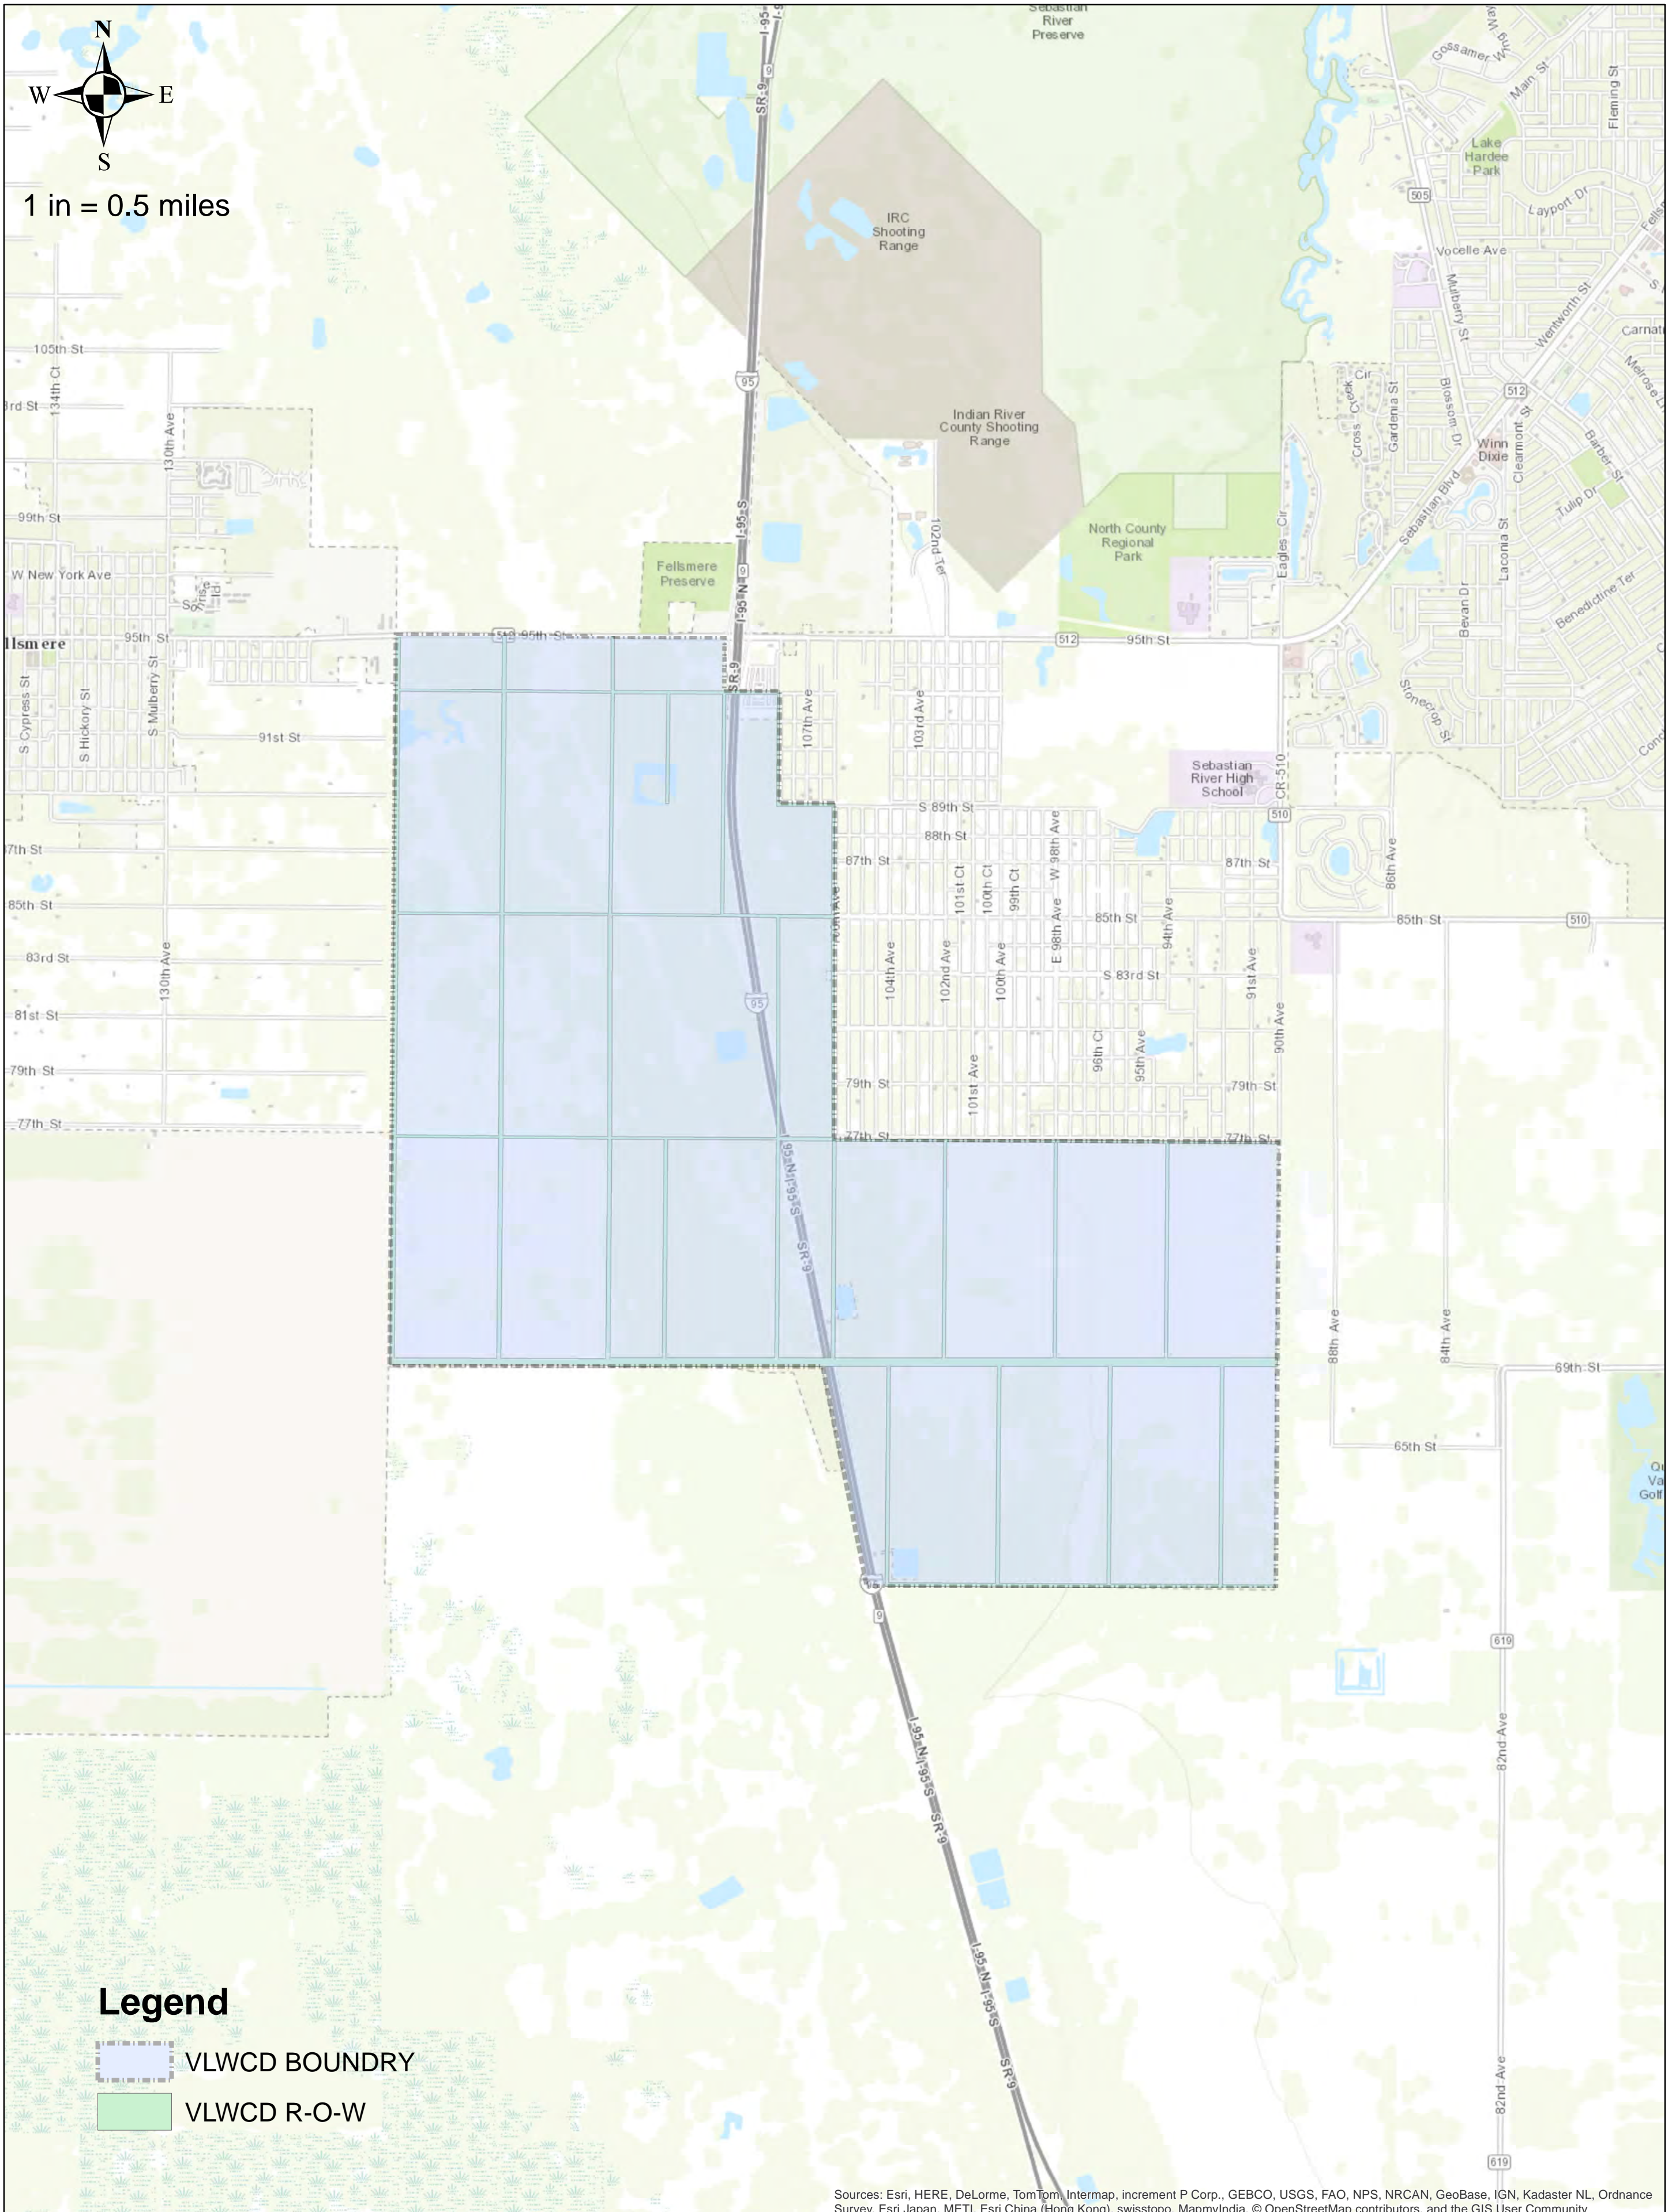

1 in = 0.5 miles

Legend

-  VLWCD BOUNDRY
-  VLWCD R-O-W